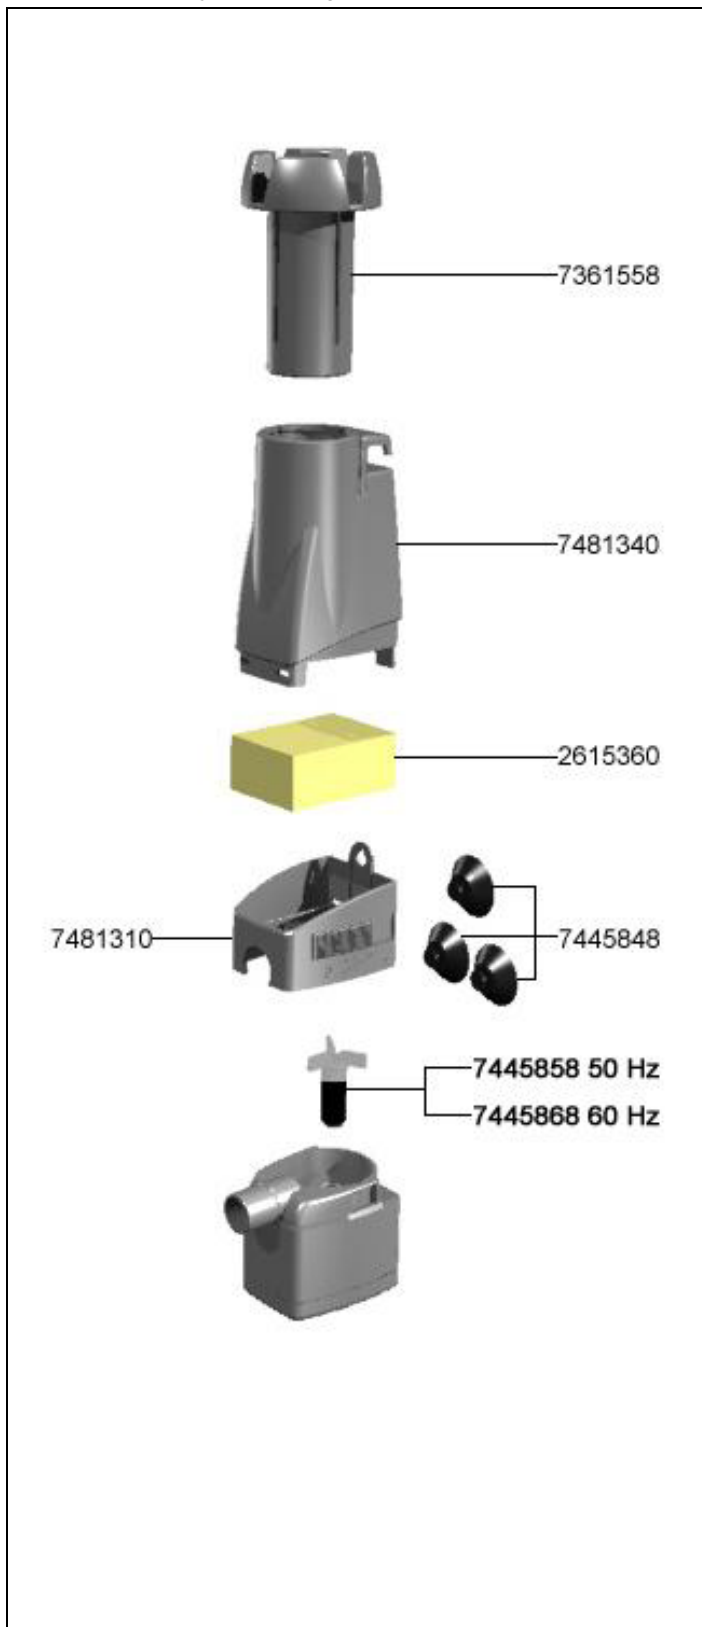

3536 Surface skimmer **skim350**

Spare parts. Subject to change without prior notice.

Order no.	Spare part	3536
2615360	Filter cartridge (2 pieces)	
7361558	float	
7445848	Suction cup (4 pieces)	
7445858	Impeller 50 Hz	
7445868	Impeller 60 Hz	
7481310	Pump cover with power regulator	
7481340	Float chamber with filter cartridge (1 piece) and cable clip	